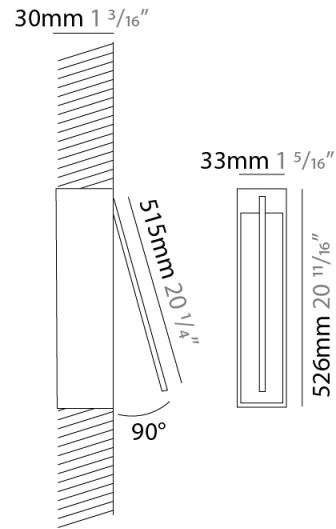

SPILLO 1 ROD RECESSED

D46007- -

base number
Color   Temperature   Finish   Options

1. To build a product code in our configurator select the specify button on the base model # product page
2. To build a manual product code on this datasheet choose from the options listed below in blue font and add the suffix to the base model #

GENERAL

Series: Spillo
Subseries: Spillo 1 Rod
Brand: Icone
Division: Design
Mounting Type: Recessed
Mounting Location: Wall
Subcategory: Ambient

PHYSICAL

Shape: Rectangle
Width (mm): 33
Width (in): 1 ⁵/₁₆
Height (mm): 526
Height (in): 20 ¹¹/₁₆
Min. Recessing Depth (mm): 30
Min. Recessing Depth (in): 1 ³/₁₆
Light Distribution: Adjustable
[Fixture Finish: WHI / BLK / CHR / BGD](#)
Fixture Material: Brass

ELECTRICAL

Lamp Type: LED
Total Output Wattage (W): 6.6
Dimming: 0-10V Dimming
Driver Included: No
Driver Location: Remote
Driver Type: Constant Voltage - 120 / 277Vac
Driver Class: Class 2
Input Voltage (V): 120 - 277
Output Voltage (V): 12
Upon Request: (Not included, see components) 0-10Vdc dimming / 277Vac

LED

[Color Temperature (°K): 2700 / 3000](#)
Nominal Lumen (lm): 550
CRI: >90 CRI
Lamp Life (hrs): 50000

OPTICAL

Adjustability: Tilt 120°

RATINGS AND CERTIFICATIONS

Certified By: Certified for North American Standards
IP rating: IP20

PROJECT
TYPE
SPECIFIER
QUANTITY
DATE