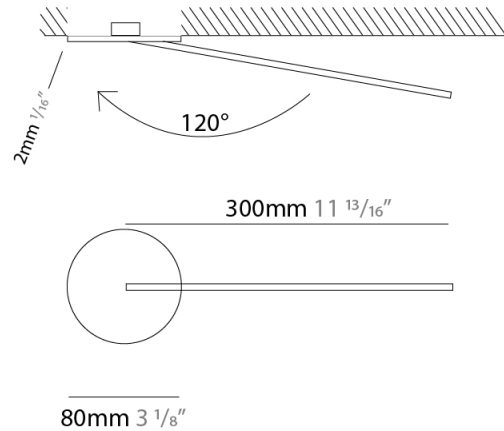

PROJECT
TYPE
SPECIFIER
QUANTITY
DATE

SPILLO 1 ROD RECESSED

D46021- -
base number   Color   Finish
                         Temperature   Options

1. To build a product code in our configurator select the specify button on the base model # product page
2. To build a manual product code on this datasheet choose from the options listed below in blue font and add the suffix to the base model #

GENERAL

Series: Spillo
Subseries: Spillo 1 Rod
Brand: Icone
Division: Design
Mounting Type: Recessed
Mounting Location: Wall
Subcategory: Ambient

PHYSICAL

Shape: Rectangle
Width (mm): 50
Width (in): 1 ¹⁵/₁₆
Height (mm): 300
Height (in): 11 ¹³/₁₆
Light Distribution: Adjustable
Fixture Finish: WHI / BLK / CHR / BGD
Fixture Material: Brass

ELECTRICAL

Lamp Type: LED
Total Output Wattage (W): 3.96
Dimming: 0-10V Dimming
Driver Included: No
Driver Location: Remote
Driver Type: Constant Voltage - 120 / 277Vac
Driver Class: Class 2
Input Voltage (V): 120 - 277
Output Voltage (V): 12
Upon Request: (Not included, see components) 0-10Vdc dimming / 277Vac

LED

Color Temperature (°K): 2700 / 3000
Nominal Lumen (lm): 330
CRI: >90 CRI
Lamp Life (hrs): 50000

OPTICAL

Adjustability: Tilt 120°

RATINGS AND CERTIFICATIONS

Certified By: Certified for North American Standards
IP rating: IP20