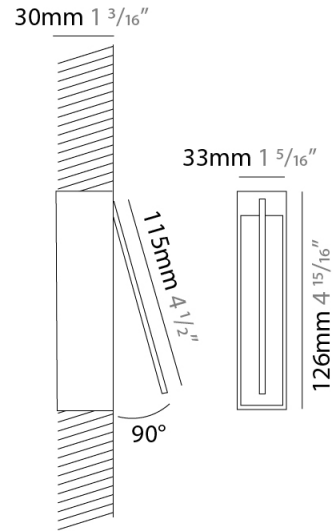

SPILLO 1 ROD RECESSED

D46003- -

base number   Color   Finish
Temperature   Options

1. To build a product code in our configurator select the specify button on the base model # product page
2. To build a manual product code on this datasheet choose from the options listed below in blue font and add the suffix to the base model #

GENERAL

Series: Spillo
Subseries: Spillo 1 Rod
Brand: Icone
Division: Design
Mounting Type: Recessed
Mounting Location: Wall
Subcategory: Ambient

PHYSICAL

Shape: Rectangle
Width (mm): 33
Width (in): 1 ⁵/₁₆
Height (mm): 126
Height (in): 4 ¹⁵/₁₆
Min. Recessing Depth (mm): 30
Min. Recessing Depth (in): 1 ³/₁₆
Light Distribution: Adjustable
[Fixture Finish: WHI / BLK / CHR / BGD](#)
Fixture Material: Brass

ELECTRICAL

Lamp Type: LED
Total Output Wattage (W): 1.32
Dimming: 0-10V Dimming
Driver Included: No
Driver Location: Remote
Driver Type: Constant Voltage - 120 / 277Vac
Driver Class: Class 2
Input Voltage (V): 120 - 277
Output Voltage (V): 12
Upon Request: (Not included, see components) 0-10Vdc dimming / 277Vac

LED

[Color Temperature (°K): 2700 / 3000](#)
Nominal Lumen (lm): 110
CRI: >90 CRI
Lamp Life (hrs): 50000

OPTICAL

Adjustability: Tilt 120°

RATINGS AND CERTIFICATIONS

Certified By: Certified for North American Standards
IP rating: IP20