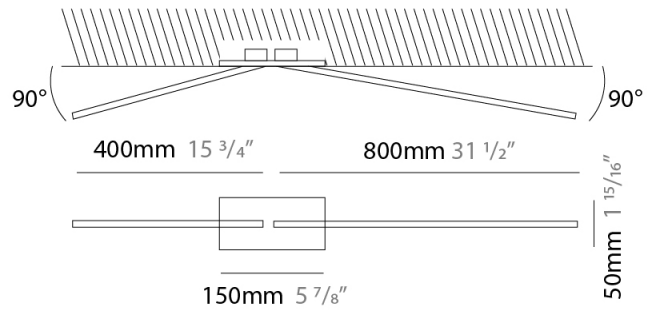

PROJECT	
TYPE	
SPECIFIER	
QUANTITY	
DATE	

SPILLO 2 ROD RECESSED

D46031- -

base number   Color   Finish
Temperature   Options

1. To build a product code in our configurator select the specify button on the base model # product page
2. To build a manual product code on this datasheet choose from the options listed below in blue font and add the suffix to the base model #

GENERAL

Series: Spillo
Subseries: Spillo 2 Rod
Brand: Icone
Division: Design
Mounting Type: Recessed
Mounting Location: Ceiling
Subcategory: Ambient

PHYSICAL

Shape: Rectangle
Length (mm): 50
Length (in): 1 ¹⁵/₁₆
Width (mm): 1200
Width (in): 47 ¹/₄
Height (mm): 800
Height (in): 31 ¹/₂
Light Distribution: Adjustable
Fixture Finish: WHI / BLK / CHR / BGD
Fixture Material: Brass

ELECTRICAL

Lamp Type: LED
Total Output Wattage (W): 15.36
Dimming: 0-10V Dimming
Driver Included: No
Driver Location: Remote
Driver Type: Constant Voltage - 120Vac
Driver Class: Class 2
Input Voltage (V): 120 - 277
Output Voltage (V): 12
Upon Request: (Not included, see components) 0-10Vdc dimming / 277Vac

LED

Color Temperature (°K): 2700 / 3000
Nominal Lumen (lm): 1320
CRI: >90 CRI
Lamp Life (hrs): 50000

OPTICAL

Adjustability: Tilt 90°

RATINGS AND CERTIFICATIONS

Certified By: Certified for North American Standards
IP rating: IP20