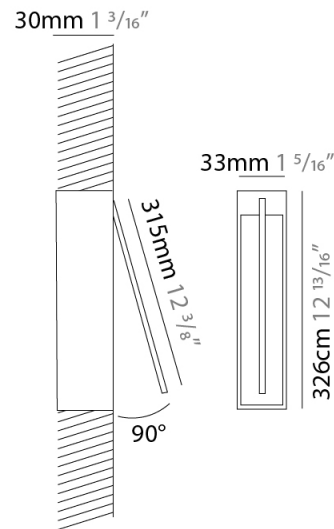

PROJECT
TYPE
SPECIFIER
QUANTITY
DATE

SPILLO 1 ROD RECESSED

D46005-

base number
Color   Finish
Temperature   Options

1. To build a product code in our configurator select the specify button on the base model # product page
2. To build a manual product code on this datasheet choose from the options listed below in blue font and add the suffix to the base model #

GENERAL

Series: Spillo
Subseries: Spillo 1 Rod
Brand: Icone
Division: Design
Mounting Type: Recessed
Mounting Location: Wall
Subcategory: Ambient

PHYSICAL

Shape: Rectangle
Width (mm): 33
Width (in): 1 ⁵/₁₆
Height (mm): 326
Height (in): 12 ¹³/₁₆
Min. Recessing Depth (mm): 30
Min. Recessing Depth (in): 1 ³/₁₆
Light Distribution: Adjustable
[Fixture Finish: WHI / BLK / CHR / BGD](#)
Fixture Material: Brass

ELECTRICAL

Lamp Type: LED
Total Output Wattage (W): 3.96
Dimming: 0-10V Dimming
Driver Included: No
Driver Location: Remote
Driver Type: Constant Voltage - 120 / 277Vac
Driver Class: Class 2
Input Voltage (V): 120 - 277
Output Voltage (V): 12
Upon Request: (Not included, see components) 0-10Vdc dimming / 277Vac

LED

[Color Temperature (°K): 2700 / 3000](#)
Nominal Lumen (lm): 330
CRI: >90 CRI
Lamp Life (hrs): 50000

OPTICAL

Adjustability: Tilt 120°

RATINGS AND CERTIFICATIONS

Certified By: Certified for North American Standards
IP rating: IP20