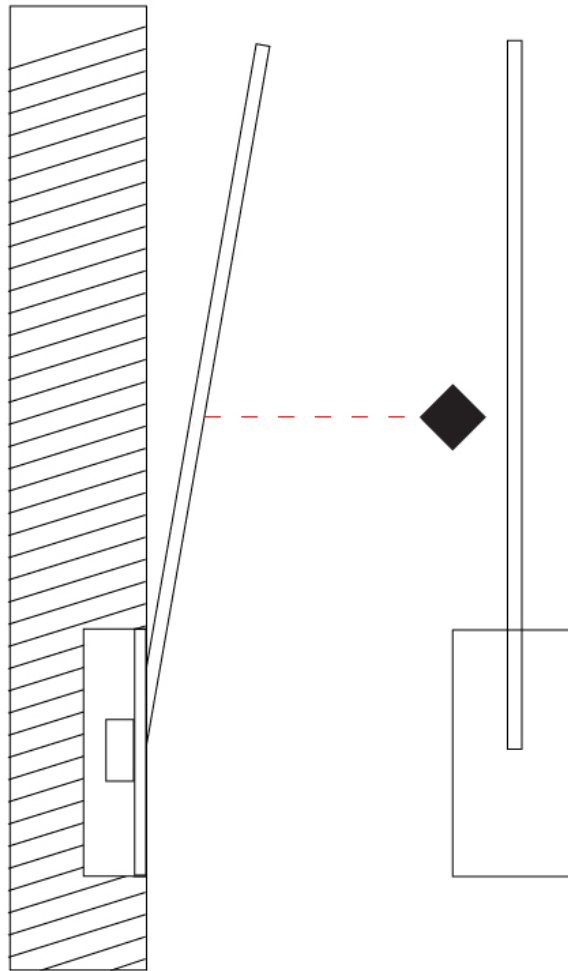

SPILLO 1 ROD RECESSED

D46012-

PROJECT _____

TYPE _____

SPECIFIER _____

QUANTITY _____

DATE _____

D