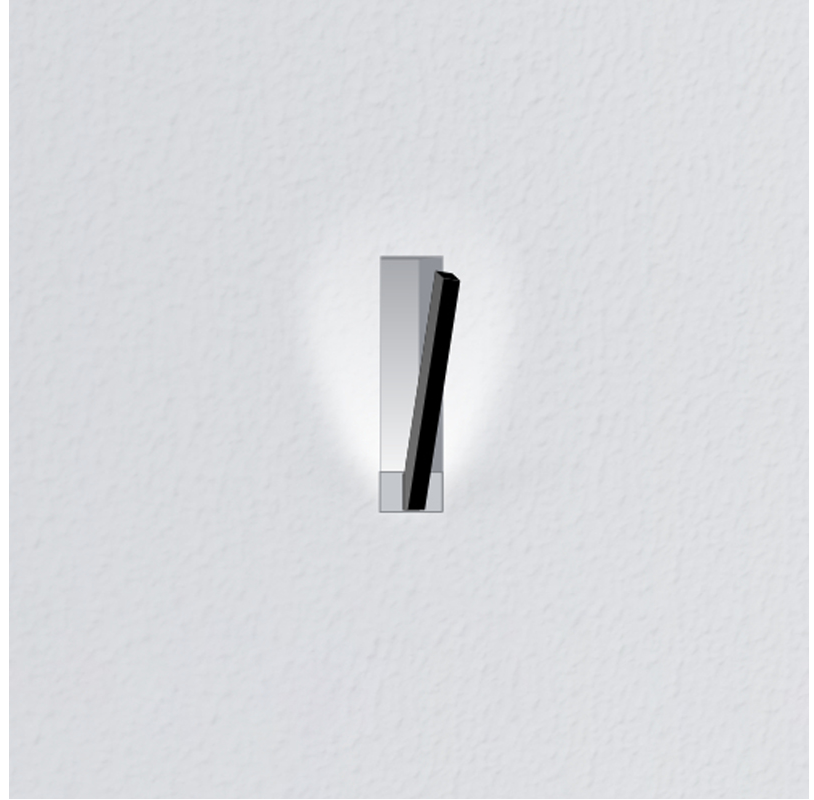

SPILLO 1 ROD RECESSED

D46003- -

base number   Color   Finish
Temperature   Options

1. To build a product code in our configurator select the specify button on the base model # product page
2. To build a manual product code on this datasheet choose from the options listed below in blue font and add the suffix to the base model #

GENERAL

Series: Spillo
Subseries: Spillo 1 Rod
Brand: Icone
Division: Design
Mounting Type: Recessed
Mounting Location: Wall
Subcategory: Ambient

PHYSICAL

Shape: Rectangle
Width (mm): 33
Width (in): 1 ⁵/₁₆
Height (mm): 126
Height (in): 4 ¹⁵/₁₆
Min. Recessing Depth (mm): 30
Min. Recessing Depth (in): 1 ³/₁₆
Light Distribution: Adjustable
[Fixture Finish: WHI / BLK / CHR / BGD](#)
Fixture Material: Brass

ELECTRICAL

Lamp Type: LED
Total Output Wattage (W): 1.32
Dimming: 0-10V Dimming
Driver Included: No
Driver Location: Remote
Driver Type: Constant Voltage - 120 / 277Vac
Driver Class: Class 2
Input Voltage (V): 120 - 277
Output Voltage (V): 12
Upon Request: (Not included, see components) 0-10Vdc dimming / 277Vac

LED

[Color Temperature (°K): 2700 / 3000](#)
Nominal Lumen (lm): 110
CRI: >90 CRI
Lamp Life (hrs): 50000

OPTICAL

Adjustability: Tilt 120°

RATINGS AND CERTIFICATIONS

Certified By: Certified for North American Standards
IP rating: IP20