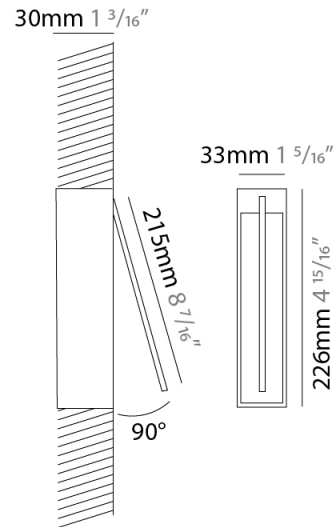

PROJECT
TYPE
SPECIFIER
QUANTITY
DATE

SPILLO 1 ROD RECESSED

D46004- -
base number   Color   Finish
                         Temperature   Options

1. To build a product code in our configurator select the specify button on the base model # product page
2. To build a manual product code on this datasheet choose from the options listed below in blue font and add the suffix to the base model #

GENERAL

Series: Spillo
Subseries: Spillo 1 Rod
Brand: Icone
Division: Design
Mounting Type: Recessed
Mounting Location: Wall
Subcategory: Ambient

PHYSICAL

Shape: Rectangle
Width (mm): 33
Width (in): 1 5/16
Height (mm): 226
Height (in): 8 7/8
Min. Recessing Depth (mm): 30
Min. Recessing Depth (in): 1 3/16
Light Distribution: Adjustable
[Fixture Finish: WHI / BLK / CHR / BGD](#)
Fixture Material: Brass

ELECTRICAL

Lamp Type: LED
Total Output Wattage (W): 2.64
Dimming: 0-10V Dimming
Driver Included: No
Driver Location: Remote
Driver Type: Constant Voltage - 120 / 277Vac
Driver Class: Class 2
Input Voltage (V): 120 - 277
Output Voltage (V): 12
Upon Request: (Not included, see components) 0-10Vdc dimming / 277Vac

LED

[Color Temperature (°K): 2700 / 3000](#)
Nominal Lumen (lm): 220
CRI: >90 CRI
Lamp Life (hrs): 50000

OPTICAL

Adjustability: Tilt 120°

RATINGS AND CERTIFICATIONS

Certified By: Certified for North American Standards
IP rating: IP20