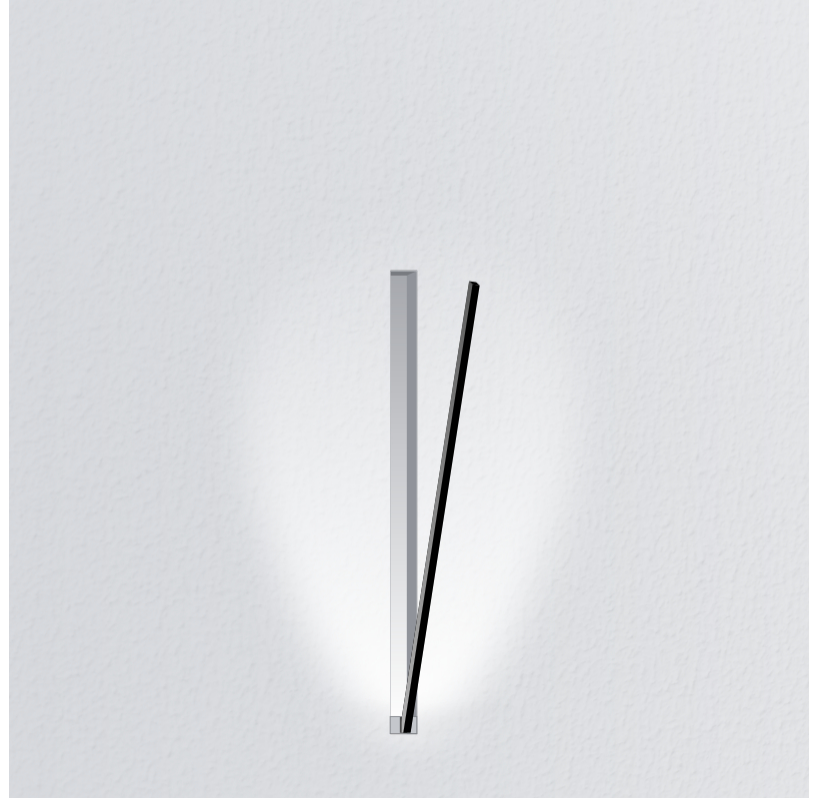

SPILLO 1 ROD RECESSED

D46007- -

base number
Color   Temperature   Finish   Options

1. To build a product code in our configurator select the specify button on the base model # product page
2. To build a manual product code on this datasheet choose from the options listed below in blue font and add the suffix to the base model #

GENERAL

Series: Spillo
Subseries: Spillo 1 Rod
Brand: Icone
Division: Design
Mounting Type: Recessed
Mounting Location: Wall
Subcategory: Ambient

PHYSICAL

Shape: Rectangle
Width (mm): 33
Width (in): 1 ⁵/₁₆
Height (mm): 526
Height (in): 20 ¹¹/₁₆
Min. Recessing Depth (mm): 30
Min. Recessing Depth (in): 1 ³/₁₆
Light Distribution: Adjustable
[Fixture Finish: WHI / BLK / CHR / BGD](#)
Fixture Material: Brass

ELECTRICAL

Lamp Type: LED
Total Output Wattage (W): 6.6
Dimming: 0-10V Dimming
Driver Included: No
Driver Location: Remote
Driver Type: Constant Voltage - 120 / 277Vac
Driver Class: Class 2
Input Voltage (V): 120 - 277
Output Voltage (V): 12
Upon Request: (Not included, see components) 0-10Vdc dimming / 277Vac

LED

[Color Temperature (°K): 2700 / 3000](#)
Nominal Lumen (lm): 550
CRI: >90 CRI
Lamp Life (hrs): 50000

OPTICAL

Adjustability: Tilt 120°

RATINGS AND CERTIFICATIONS

Certified By: Certified for North American Standards
IP rating: IP20

PROJECT
TYPE
SPECIFIER
QUANTITY
DATE