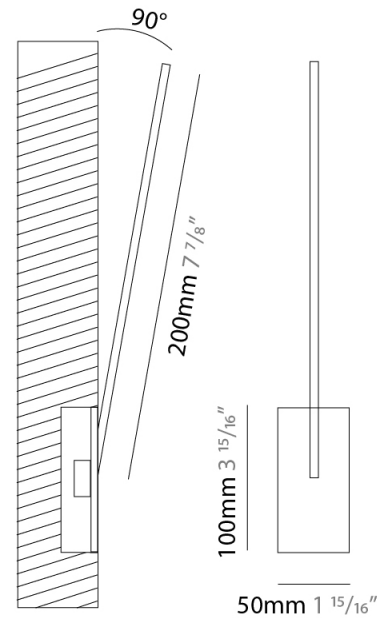

PROJECT	_____
TYPE	_____
SPECIFIER	_____
QUANTITY	_____
DATE	_____

SPILLO 1 ROD RECESSED

D46012- _____ - _____
base number   Color   Finish
                          Temperature   Options

1. To build a product code in our configurator select the specify button on the base model # product page
2. To build a manual product code on this datasheet choose from the options listed below in blue font and add the suffix to the base model #

GENERAL

Series: Spillo
Subseries: Spillo 1 Rod
Brand: Icone
Division: Design
Mounting Type: Recessed
Mounting Location: Wall
Subcategory: Ambient

PHYSICAL

Shape: Rectangle
Width (mm): 50
Width (in): 1 ¹⁵/₁₆
Height (mm): 200
Height (in): 7 ⁷/₈
Light Distribution: Adjustable
Fixture Finish: [WHI](#) / [BLK](#) / [CHR](#) / [BGD](#)
Fixture Material: Brass

ELECTRICAL

Lamp Type: LED
Total Output Wattage (W): 2.64
Dimming: 0-10V Dimming
Driver Included: No
Driver Location: Remote
Driver Type: Constant Voltage - 120 / 277Vac
Driver Class: Class 2
Input Voltage (V): 120 - 277
Output Voltage (V): 12
Upon Request: (Not included, see components) 0-10Vdc dimming / 277Vac

LED

Color Temperature (°K): [2700](#) / [3000](#)
Nominal Lumen (lm): 220
CRI: >90 CRI
Lamp Life (hrs): 50000

OPTICAL

Adjustability: Tilt 120°

RATINGS AND CERTIFICATIONS

Certified By: Certified for North American Standards
IP rating: IP20