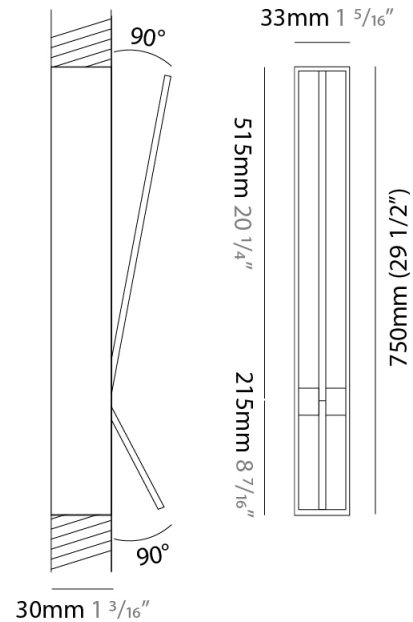

PROJECT	_____
TYPE	_____
SPECIFIER	_____
QUANTITY	_____
DATE	_____

SPILLO 2 ROD RECESSED

D46026- _____ - _____

base number   Color   Finish
Temperature   Options

1. To build a product code in our configurator select the specify button on the base model # product page
2. To build a manual product code on this datasheet choose from the options listed below in blue font and add the suffix to the base model #

GENERAL

Series: Spillo
Subseries: Spillo 2 Rod
Brand: Icone
Division: Design
Mounting Type: Recessed
Mounting Location: Wall
Subcategory: Ambient

PHYSICAL

Shape: Rectangle
Width (mm): 33
Width (in): 1 5/16
Height (mm): 750
Height (in): 29 1/2
Min. Recessing Depth (mm): 30
Min. Recessing Depth (in): 1 3/16
Light Distribution: Adjustable
Fixture Finish: WHI / BLK / CHR / BGD
Fixture Material: Brass

ELECTRICAL

Lamp Type: LED
Total Output Wattage (W): 9.24
Dimming: 0-10V Dimming
Driver Included: No
Driver Location: Remote
Driver Type: Constant Voltage - 120Vac
Driver Class: Class 2
Input Voltage (V): 120 - 277
Output Voltage (V): 12
Upon Request: (Not included, see components) 0-10Vdc dimming / 277Vac

LED

Color Temperature (°K): 2700 / 3000
Nominal Lumen (lm): 770
CRI: >90 CRI
Lamp Life (hrs): 50000

OPTICAL

Adjustability: Tilt 90°

RATINGS AND CERTIFICATIONS

Certified By: Certified for North American Standards
IP rating: IP20